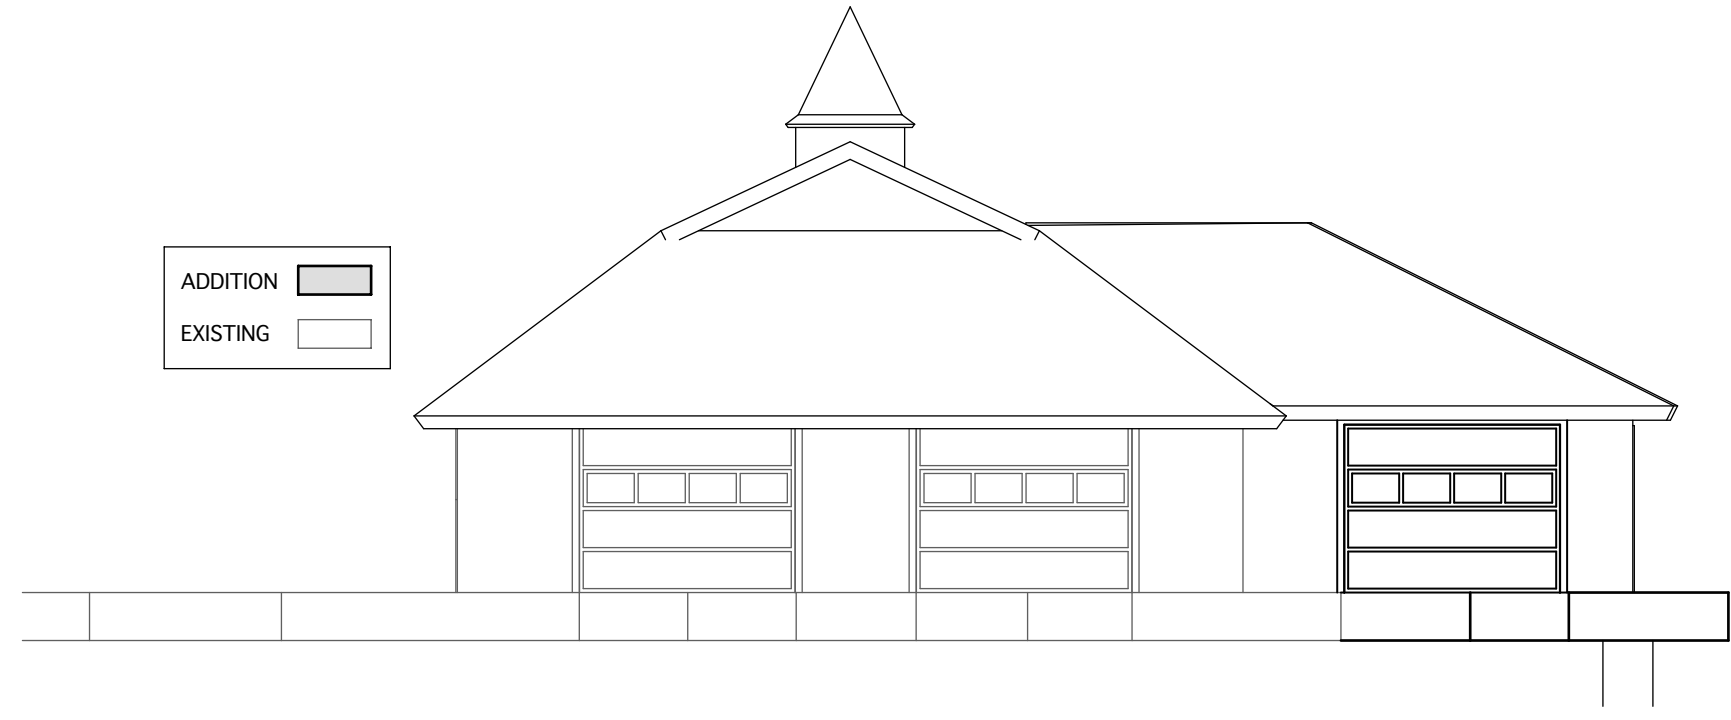

RECEIVED
Date: February 16, 2022

ADDITION 
EXISTING 

15'-5"

ADIRONDACK DESIGN

HAWKINS BOATHOUSE ADDITION

SPITFIRE LAKE, NY

DATE	1/7/22	REVISIONS	1/8" = 1'-0"	SCALE	A-2.0
------	--------	-----------	--------------	-------	-------